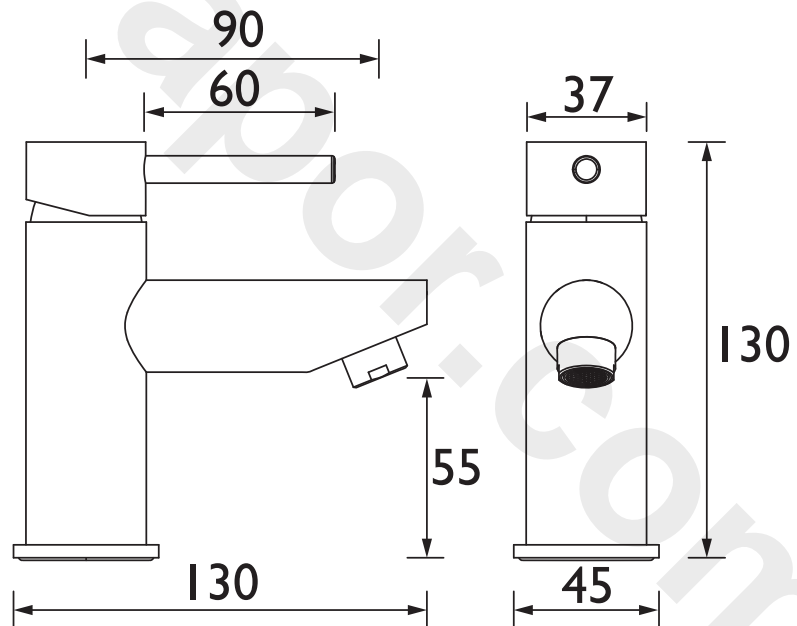

### Specification

Product Type:	Bathroom Tap
Main Construction Material:	Brass
Mount Type:	Deck Mounted
Handle Type:	Lever Handle
Connection Inlet:	1/2" BSP Flexible Tails
Connection Outlet:	M18 Flow Straightener
Number of Tap Holes:	1
Valve/Cartridge Type:	25mm Cartridge
Plumbing System Requirements:	Suitable for all plumbing systems
Minimum Dynamic Pressure (bar):	0.3 bar
Maximum Dynamic Pressure (bar):	5.0 bar
Maximum Hot Water Temperature °C:	65°C
Maximum Static Pressure (bar):	10 bar
Flow Type:	Single Flow
Isolation Included:	No

### Dimensions (measurements in mm)